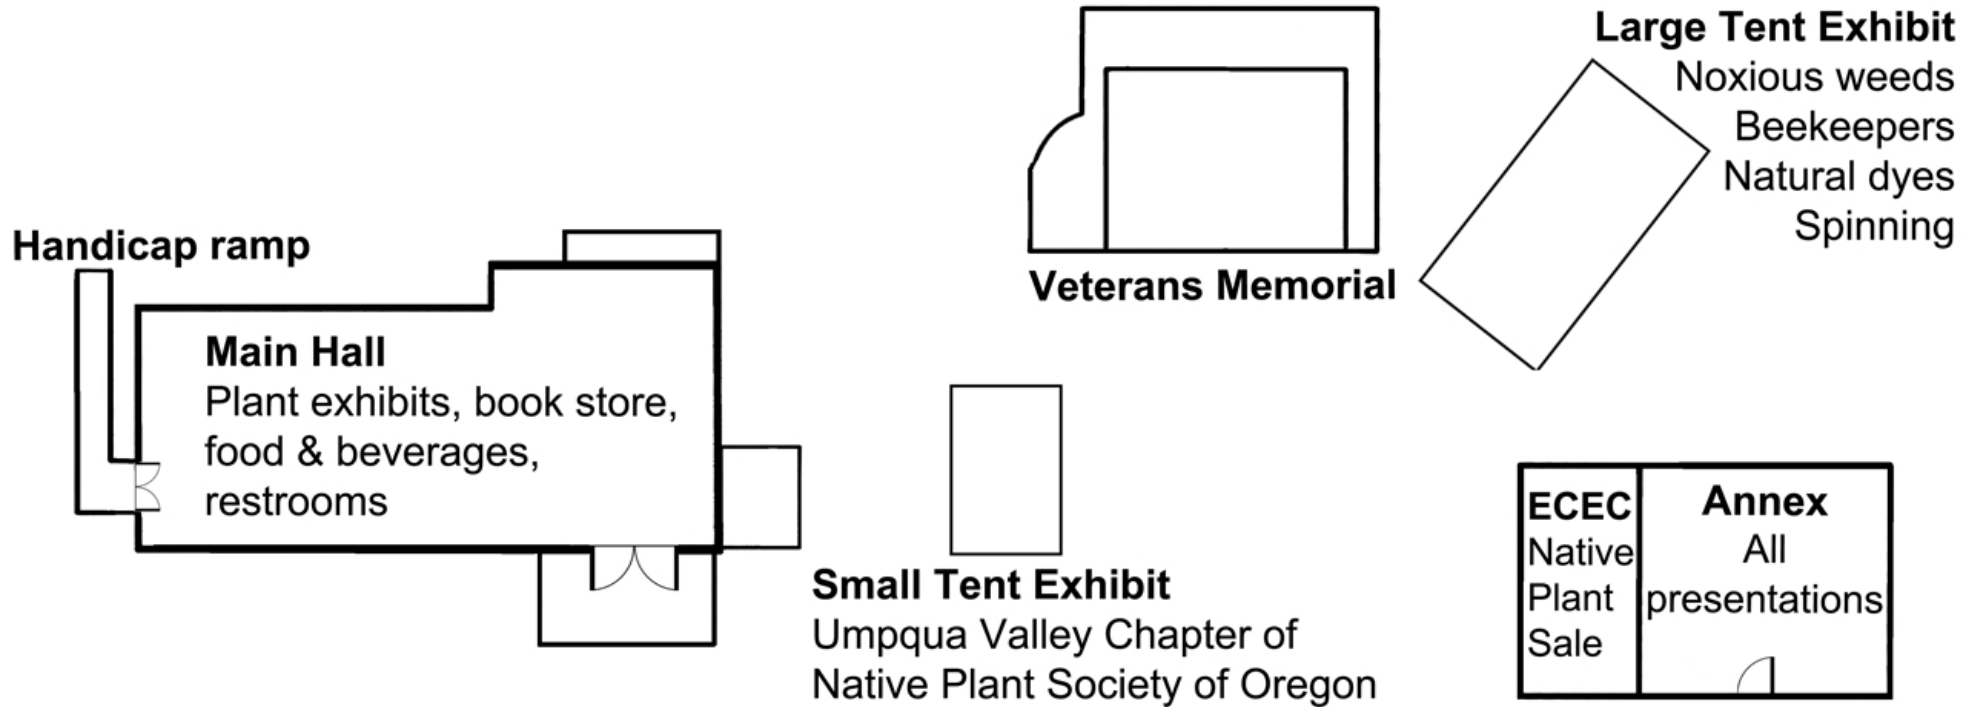

Glide Wildflower Show

Site map

20062 North Umpqua Highway (Highway 138)